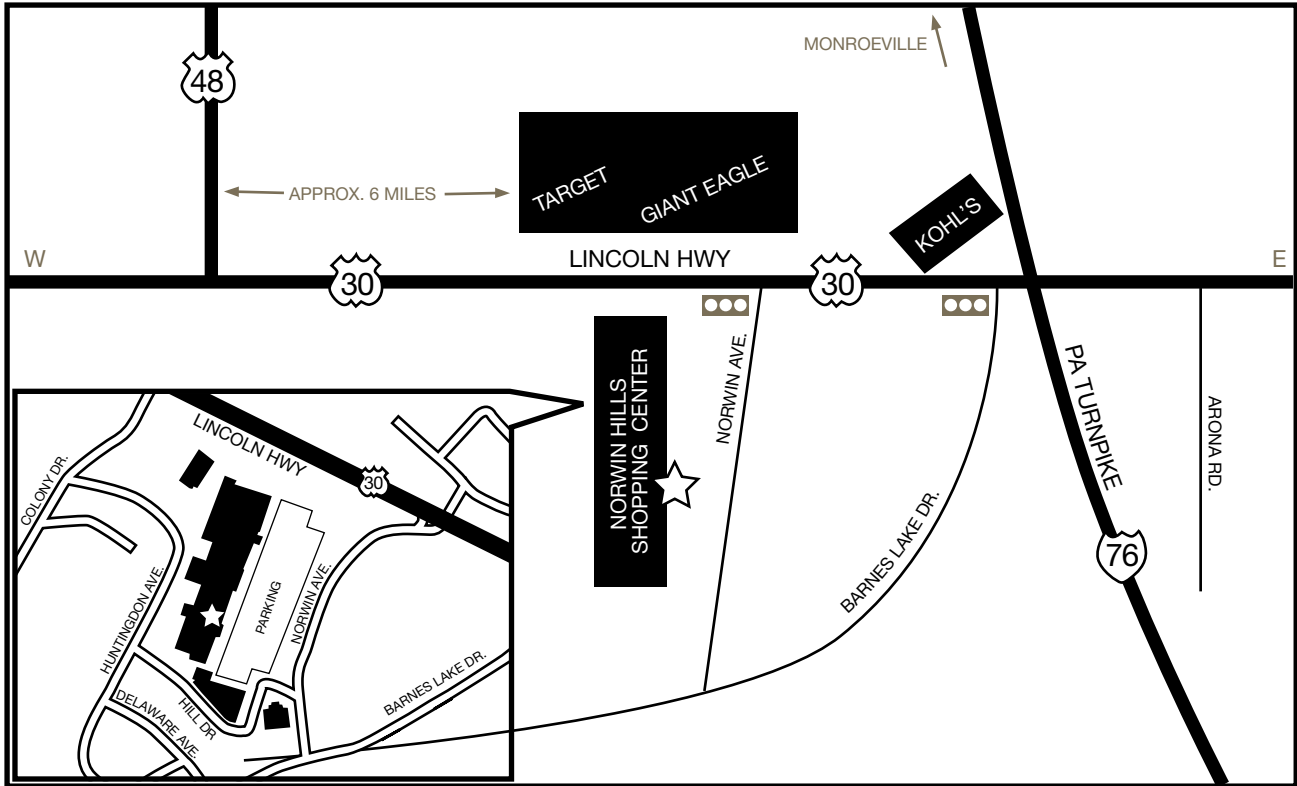

Norwin Hills Shopping Center
8775 Norwin Ave., Unit 4, Irwin, PA 15642

Services

Tel: 724.765.1010

Fax: 724.765.1014

From Monroeville:

Take Route 48 South to Route 30 East. Take Route 30 E approximately 6 miles to the Norwin Hills Shopping Center on your right and make a right into the shopping center (this is Norwin Avenue). The Children's Institute is on the far end of the shopping center on your right (next to Aldi).

From the Pennsylvania Turnpike:

Take Exit #67 (Irwin/Greensburg). After exiting the toll booth, follow signs toward Pittsburgh/Route 30 West and merge onto Route 30 W. Drive just over 1/2 mile to Norwin Hills Shopping Center on your left and make a left into the shopping center (this is Norwin Avenue). The Children's Institute is on the far end of the shopping center on your right (next to Aldi).