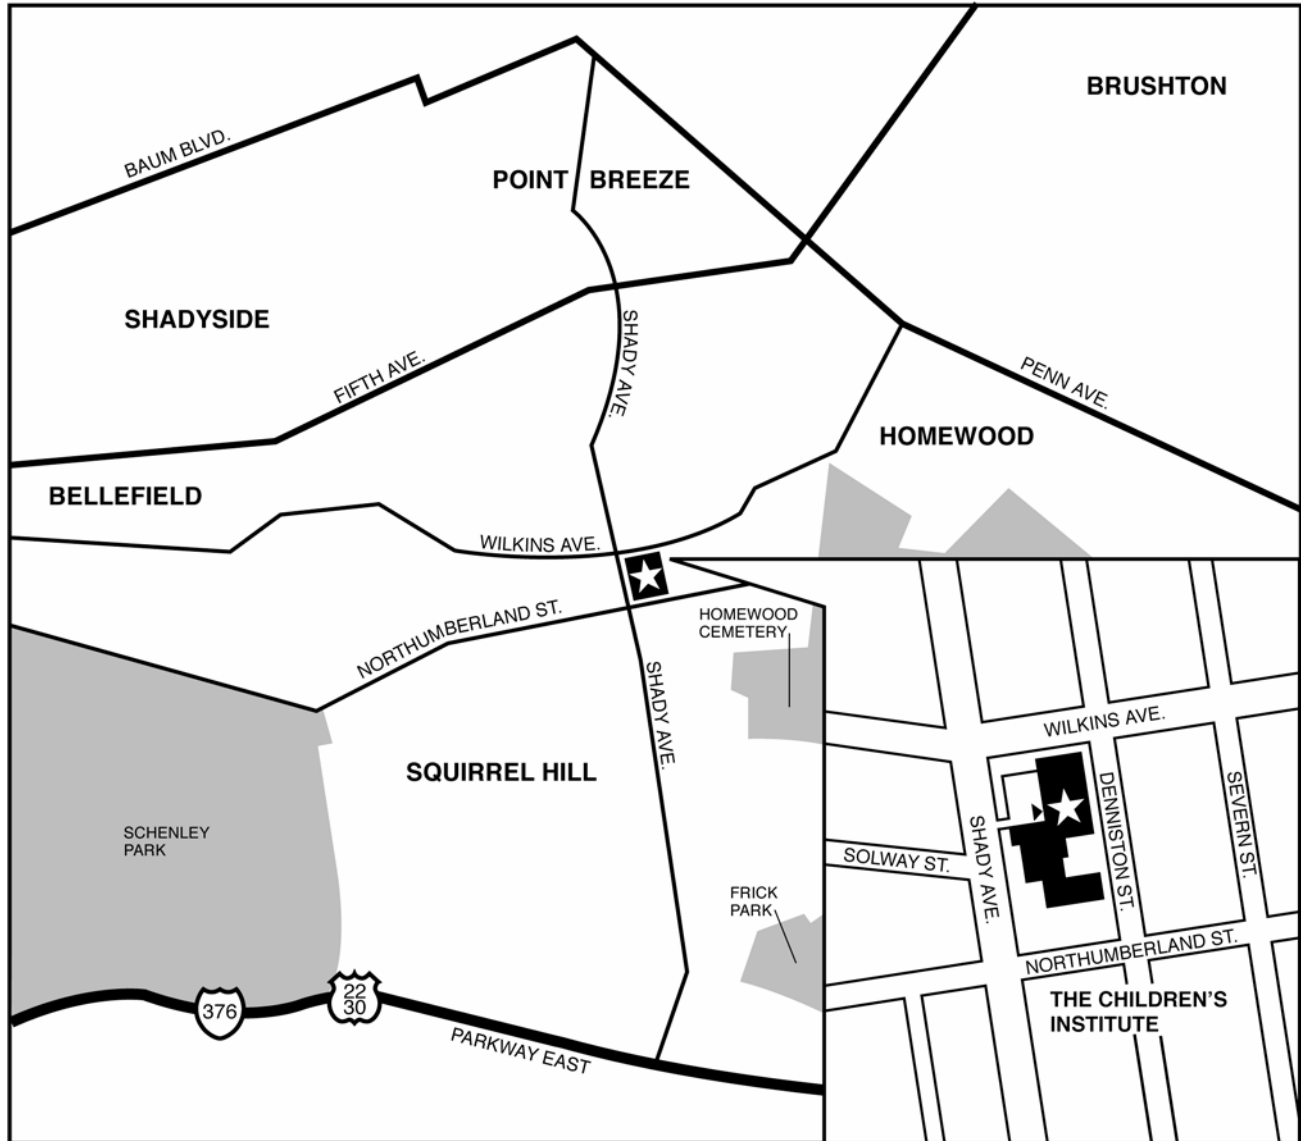

1405 Shady Ave  
Pittsburgh, PA 15217

412-420-2400

**From Pittsburgh via I-376:**

Take the Squirrel Hill/Homestead Exit (5). Turn left off the exit onto Forward Avenue (the first left as soon as you exit) and stay in the left-hand lane. Turn left onto Murray Avenue. Follow Murray Avenue past through several travel lights until you reach the intersection with Northumberland Street. Make a right onto Northumberland Street and go one block to the intersection with Shady Avenue. Make a left onto Shady Avenue. The entrance is halfway down the block on the right.

**From the Pennsylvania Turnpike:**

Take Exit #57 toward Pittsburgh. Merge onto I-376 west toward Pittsburgh. Take Exit #7, Edgewood/Swissvale. At the light at the end of the ramp, turn right onto S. Braddock Avenue. Go almost one mile to the intersection with Forbes Avenue, turn left onto Forbes Avenue. At the third light, turn right onto Shady Avenue. Follow Shady Avenue past Northumberland Street. The entrance is on the right.

**From the Liberty Bridge:**

Take the Boulevard of the Allies to I-376 East. Take Squirrel Hill Exit #5. Follow the directions to The Children's Institute listed under From Pittsburgh via I-376.

**From the Airport:**

**From Route 8 or 28:**

Take the Highland Park Bridge to Washington Boulevard. Washington Boulevard becomes Fifth Avenue at the intersection of Penn Avenue. Proceed on Fifth Avenue and turn left onto Shady Avenue. Follow Shady Avenue across Wilkins Avenue. The entrance is immediately on the left.